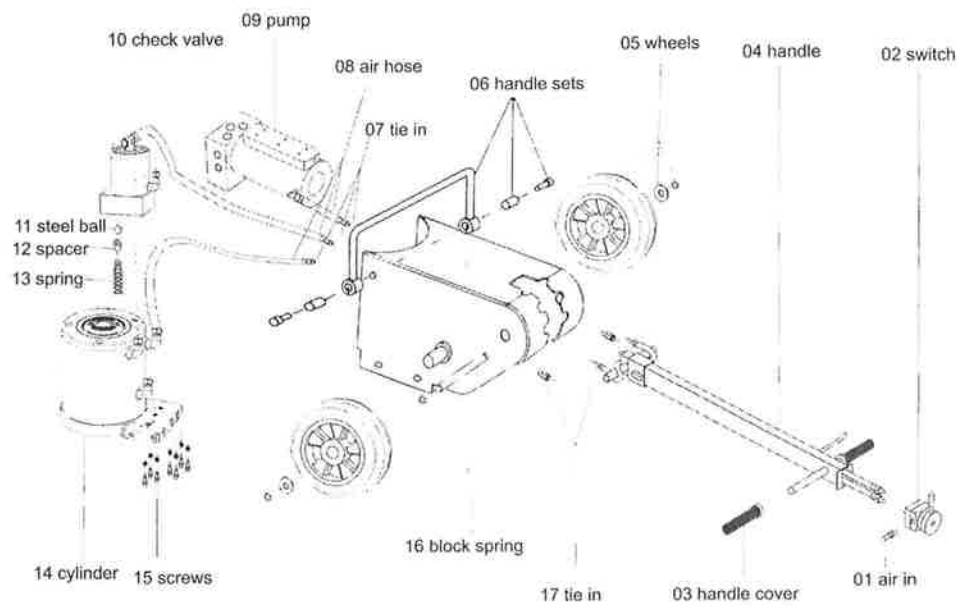

1054

KC215N
KITPROL

cylinder

Pump