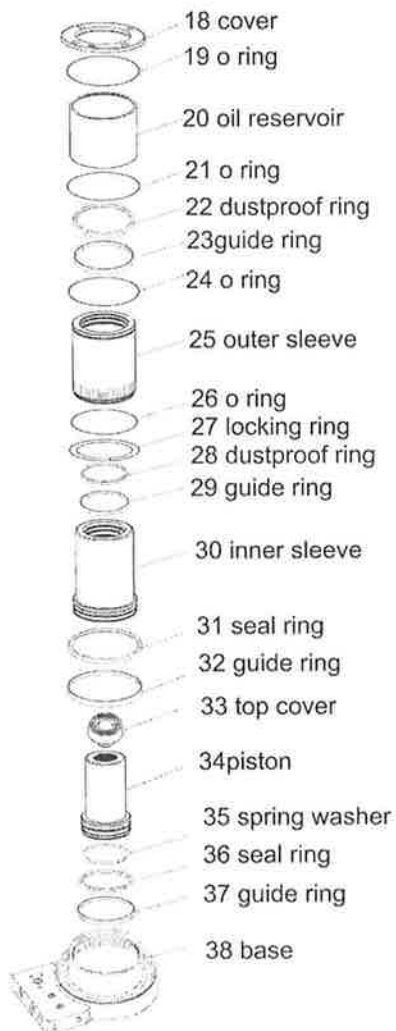

1054

KC215N
KITPROL

cylinder

Pump